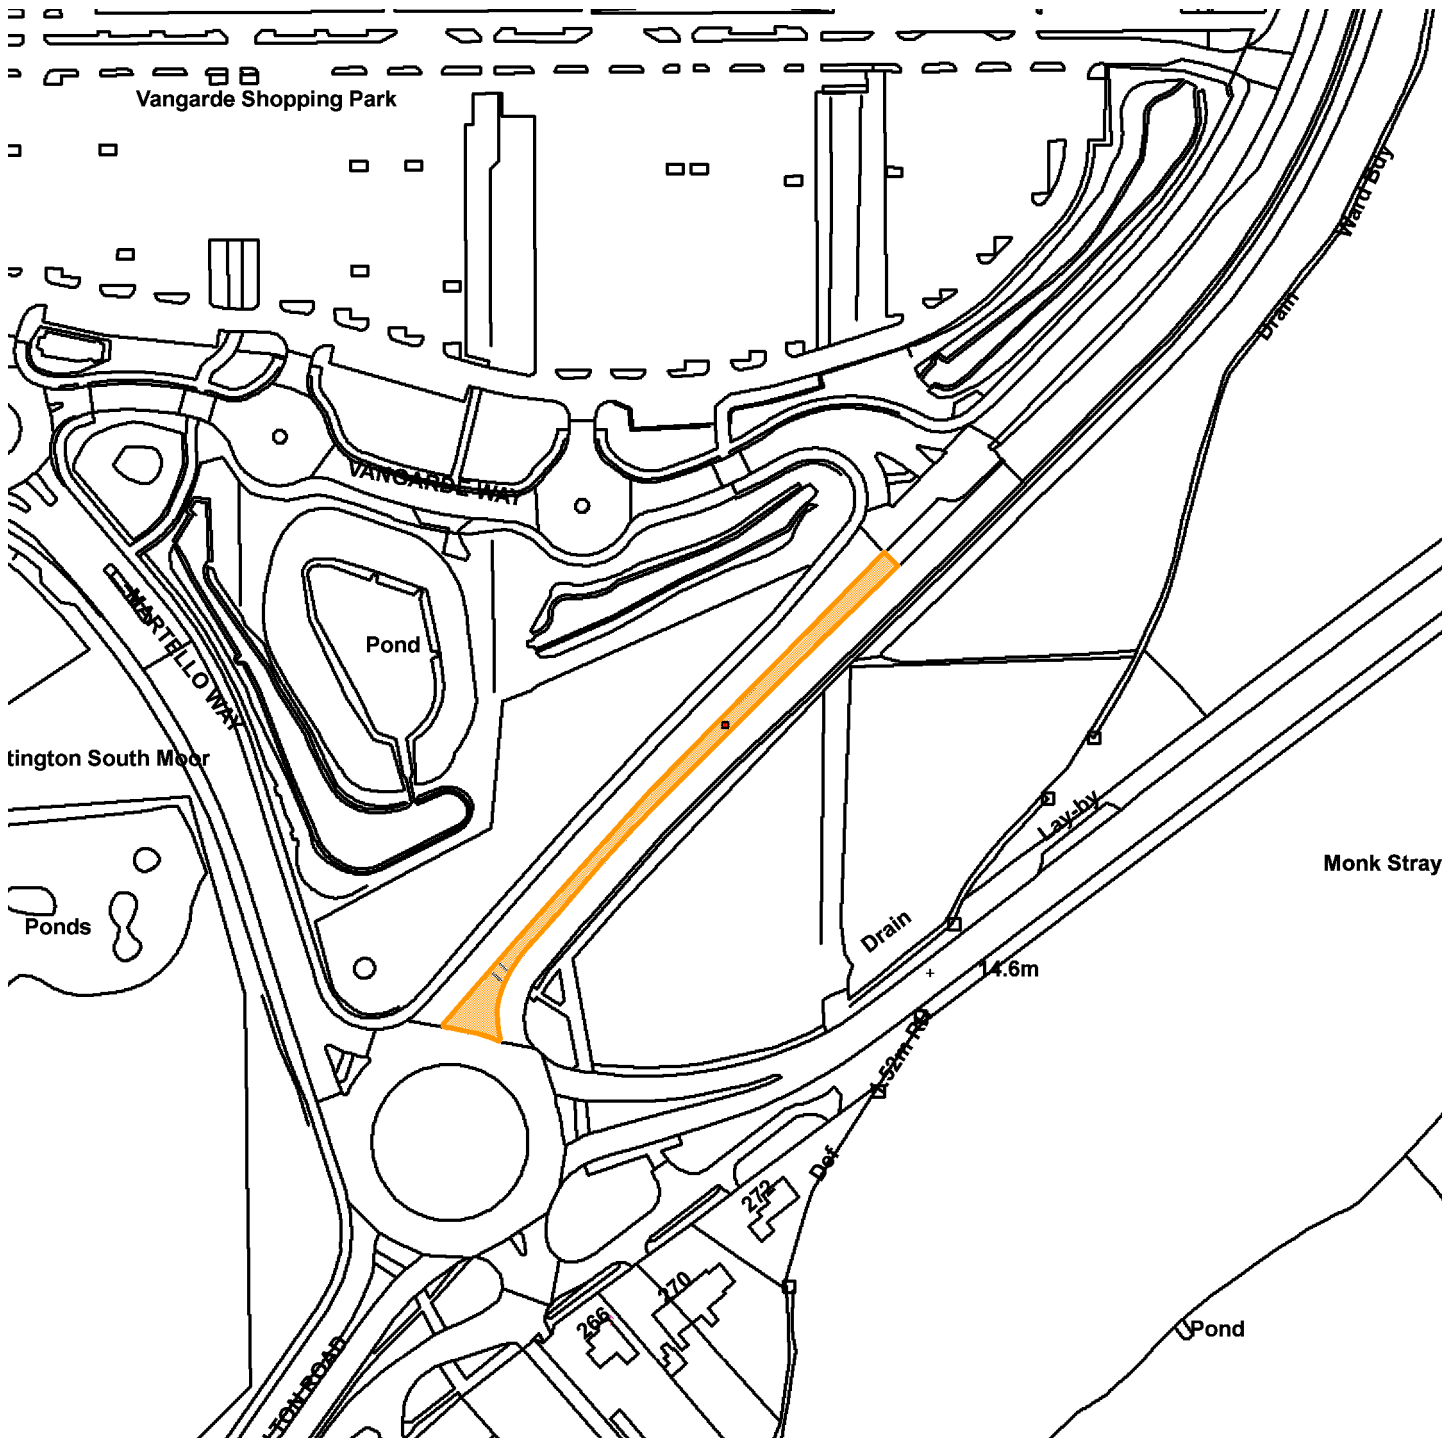

16/01605/ADV

GIS by ESRI (UK)

Highway Central Reservation Malton Road Roundabout To Vangarde Way Jun

Scale : 1:2168

Reproduced from the Ordnance Survey map with the permission of the Controller of Her Majesty's Stationery Office © Crown Copyright 2000.

Unauthorised reproduction infringes Crown Copyright and may lead to prosecution or civil proceedings.

| | |
|---------------------|----------------------|
| Organisation | City of York Council |
| Department | CES |
| Comments | Location Plan |
| Date | 22 August 2016 |
| SLA Number | Not Set |